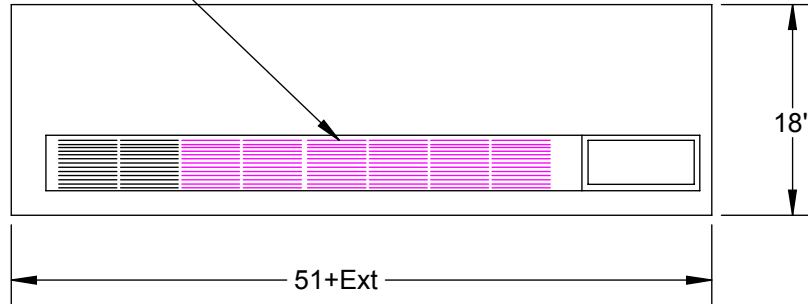

RIGHT HAND UNIT SHOWN

LS-D
004-006

*Drawing is for standard fan coil configuration only.
When valve packages or drain pan extensions
are added consult fancoils@wfc-fc.com
for an "as built" drawing.*

SUPPLY-AIR GRILLE

TOP VIEW

FRONT VIEW

SIDE VIEW

COIL CONNECTION DETAIL

- COIL CONNECTIONS DETERMINED BY FACING THE SUPPLY-AIR OPENING.
- ELECTRICAL JUNCTION BOX IS LOCATED ON THE SAME SIDE AS THE COIL CONNECTIONS.