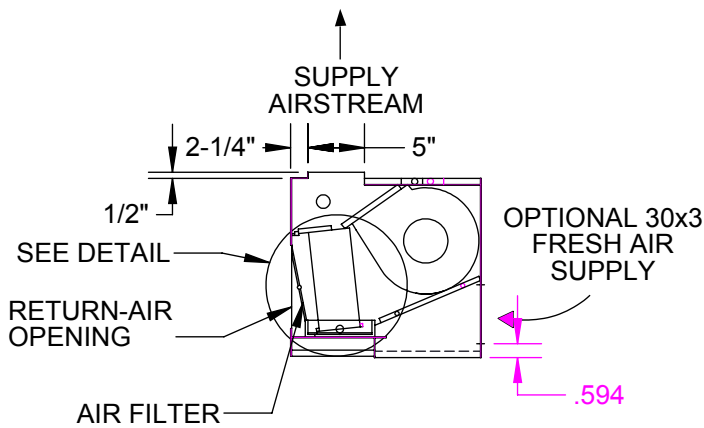

RIGHT HAND UNIT SHOWN

LS-D
004-006

*Drawing is for standard fan coil configuration only.
When valve packages or drain pan extensions
are added consult fancoils@wfc-fc.com
for an "as built" drawing.*

SUPPLY-AIR GRILLE

TOP VIEW

FRONT VIEW

SIDE VIEW

COIL CONNECTION DETAIL

- COIL CONNECTIONS DETERMINED BY FACING THE SUPPLY-AIR OPENING.
- ELECTRICAL JUNCTION BOX IS LOCATED ON THE SAME SIDE AS THE COIL CONNECTIONS.