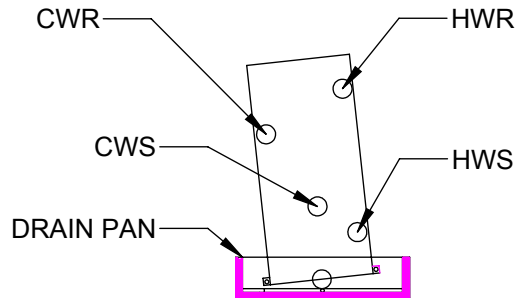

RIGHT HAND UNIT SHOWN

LS-D
004-006

*Drawing is for standard fan coil configuration only.
When valve packages or drain pan extensions
are added consult fancoils@wfc-fc.com
for an "as built" drawing.*

SUPPLY-AIR GRILLE

TOP VIEW

FRONT VIEW

SIDE VIEW

COIL CONNECTION DETAIL

- COIL CONNECTIONS DETERMINED BY FACING THE SUPPLY-AIR OPENING.
- ELECTRICAL JUNCTION BOX IS LOCATED ON THE SAME SIDE AS THE COIL CONNECTIONS.