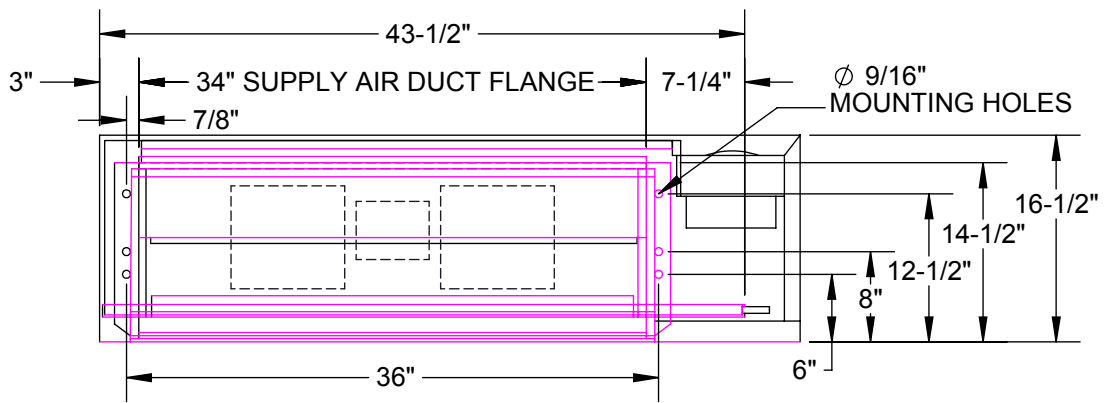

RIGHT HAND UNIT SHOWN

LS-D
004-006

*Drawing is for standard fan coil configuration only.
When valve packages or drain pan extensions
are added consult fancoils@wfc-fc.com
for an "as built" drawing.*

SUPPLY-AIR GRILLE

TOP VIEW

FRONT VIEW

SIDE VIEW

COIL CONNECTION DETAIL

- COIL CONNECTIONS DETERMINED BY FACING THE SUPPLY-AIR OPENING.
- ELECTRICAL JUNCTION BOX IS LOCATED ON THE SAME SIDE AS THE COIL CONNECTIONS.